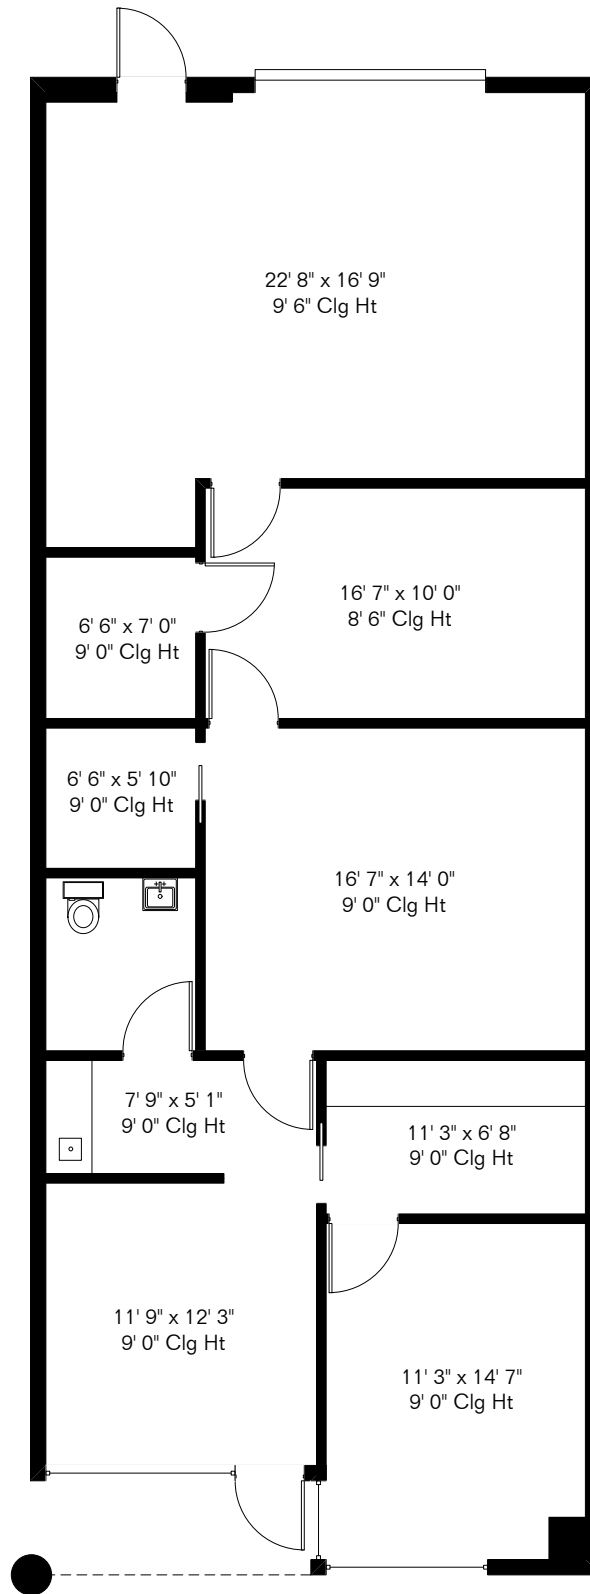

The square footages and room size information are deemed to be reliable but are not guaranteed and should be independently verified. This drawing is for marketing purposes only.

1630 S Research Loop Ste 150

Site Visit March 2021

Gross 1,517 Sq Ft

Copyright 2021 Floor Plans First! LLC
All Rights Reserved.

Floor Plans *First!* LLC
See the Floor Plan First™

FloorPlansFirst.com™
(520) 881-1500